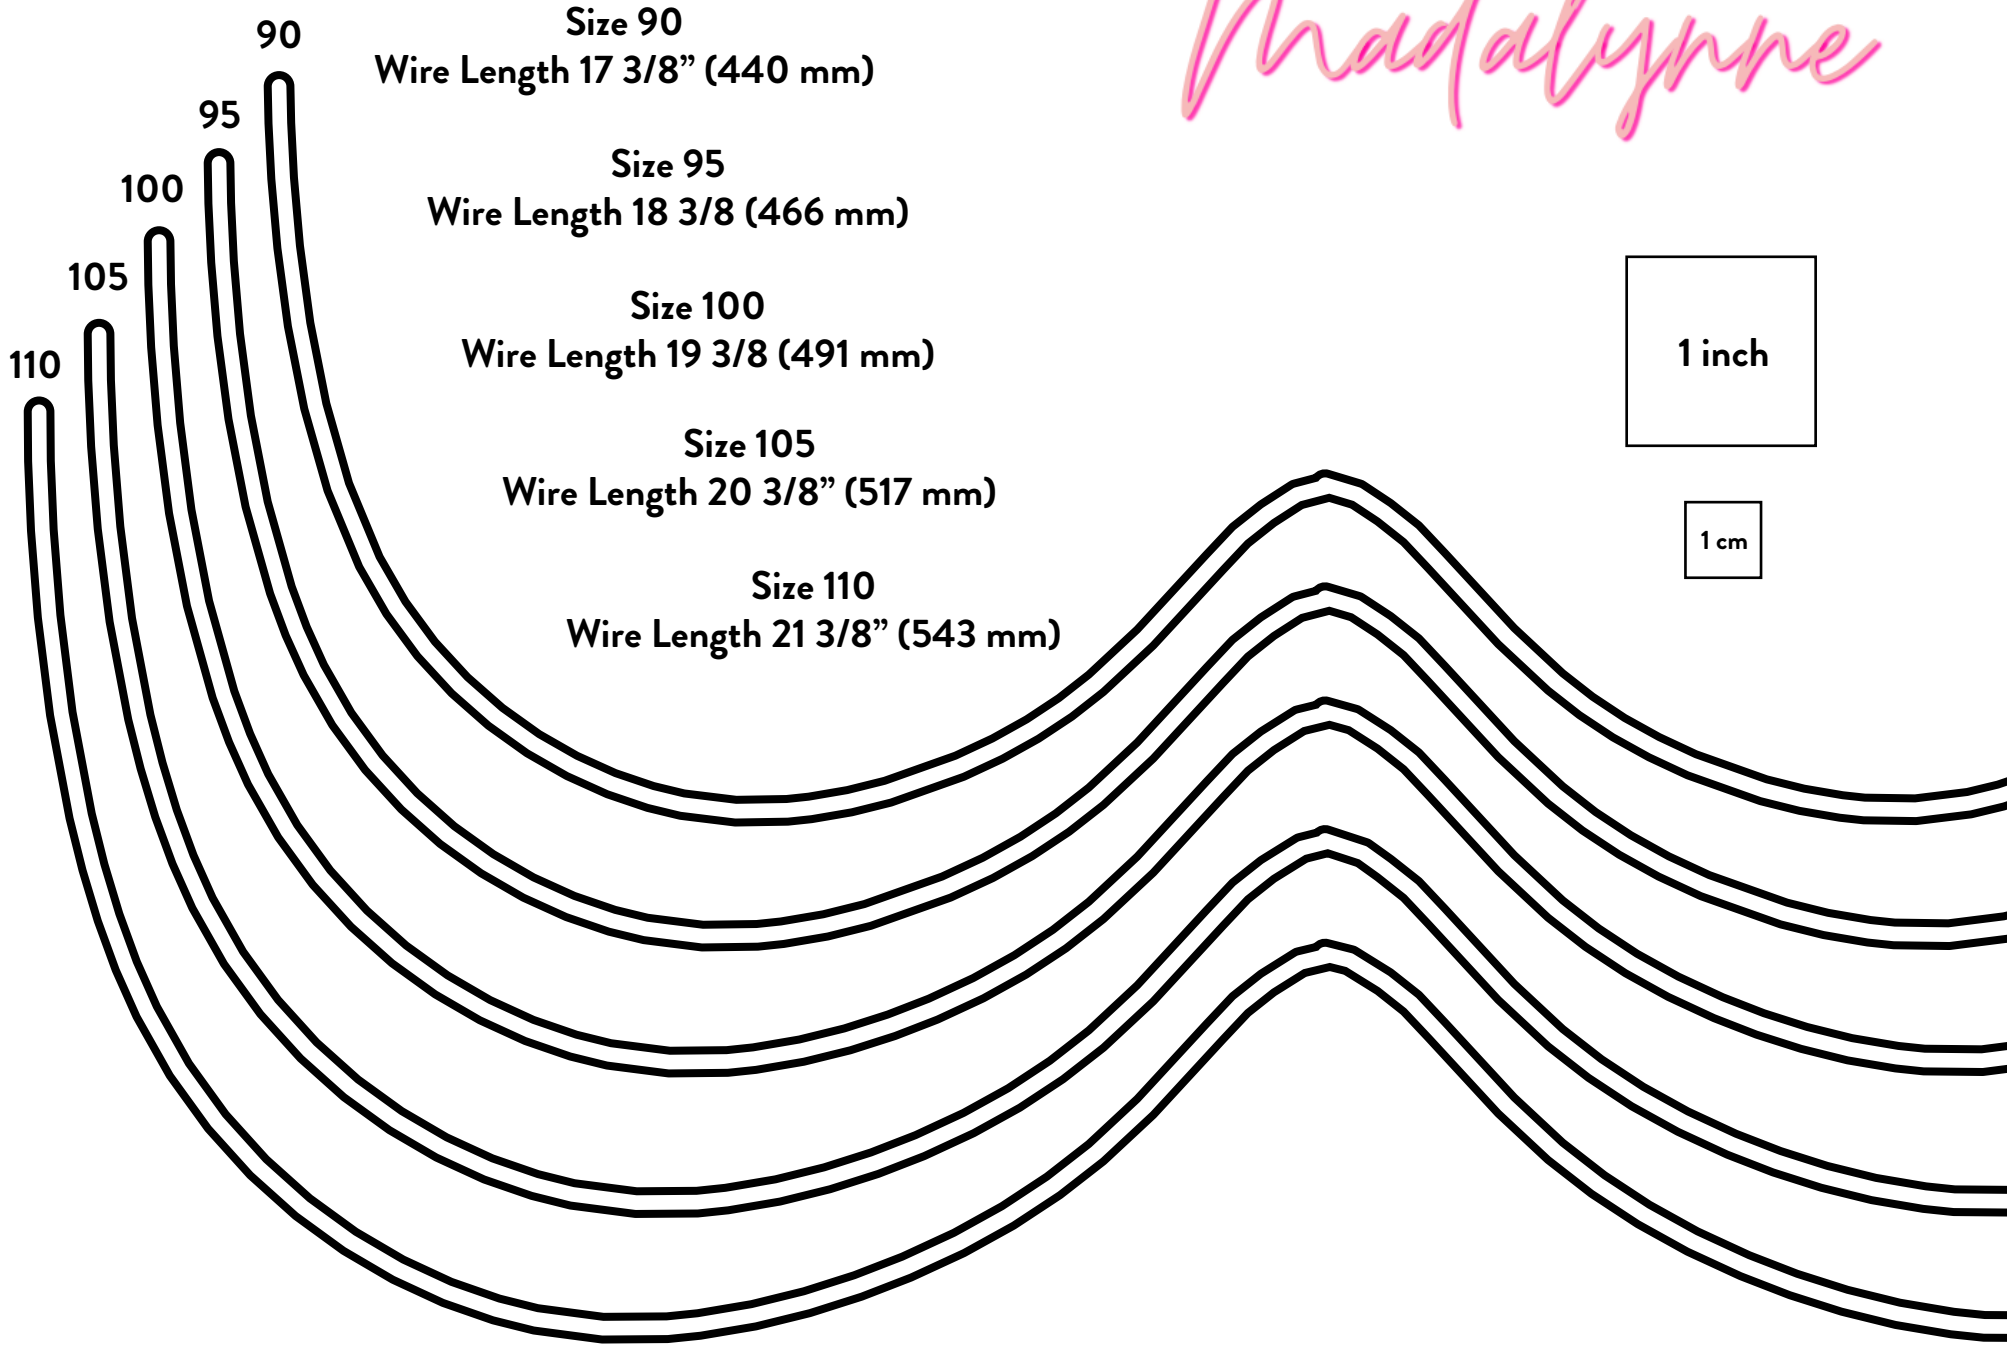

Madalynne

85 80
Size 80
Wire Length 15 3/8" (389 mm)
Size 85
Wire Length 16 5/16" (414 mm)

Madalynne

Madalynne

Size 115
Wire Length 22 3/8" (568 mm)

Size 120
Wire Length 23 3/8" (594 mm)

Size 125
Wire Length 24 3/8" (620 mm)

Size 130
Wire Length 25 3/8" (645 mm)